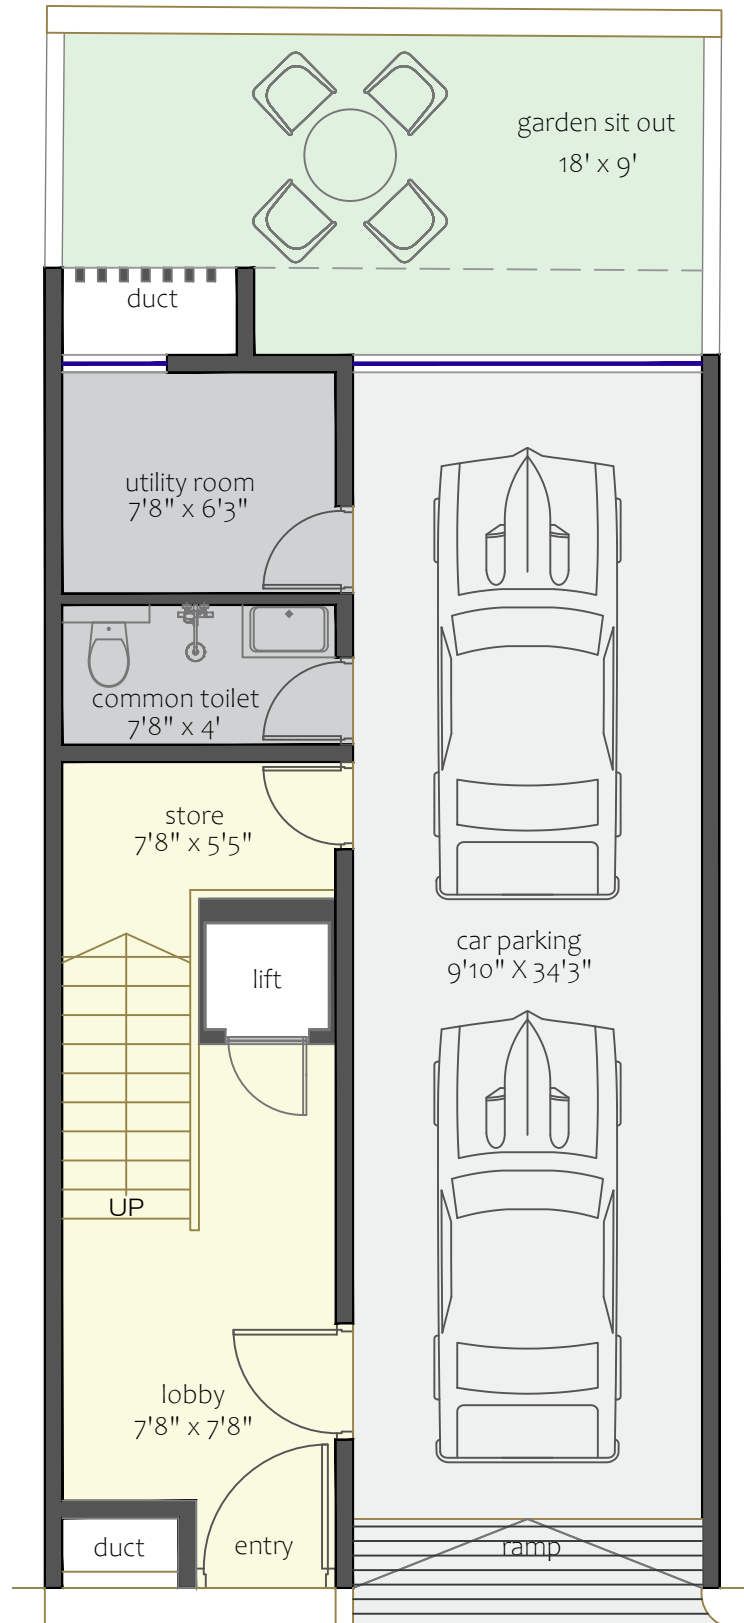

VAIDEHI  
VILLAS

BANER

usable area - 2037
product code B - 2750

GROUND FLOOR PLAN

FIRST FLOOR PLAN

SECOND FLOOR PLAN

THIRD FLOOR PLAN

TERRACE FLOOR PLAN