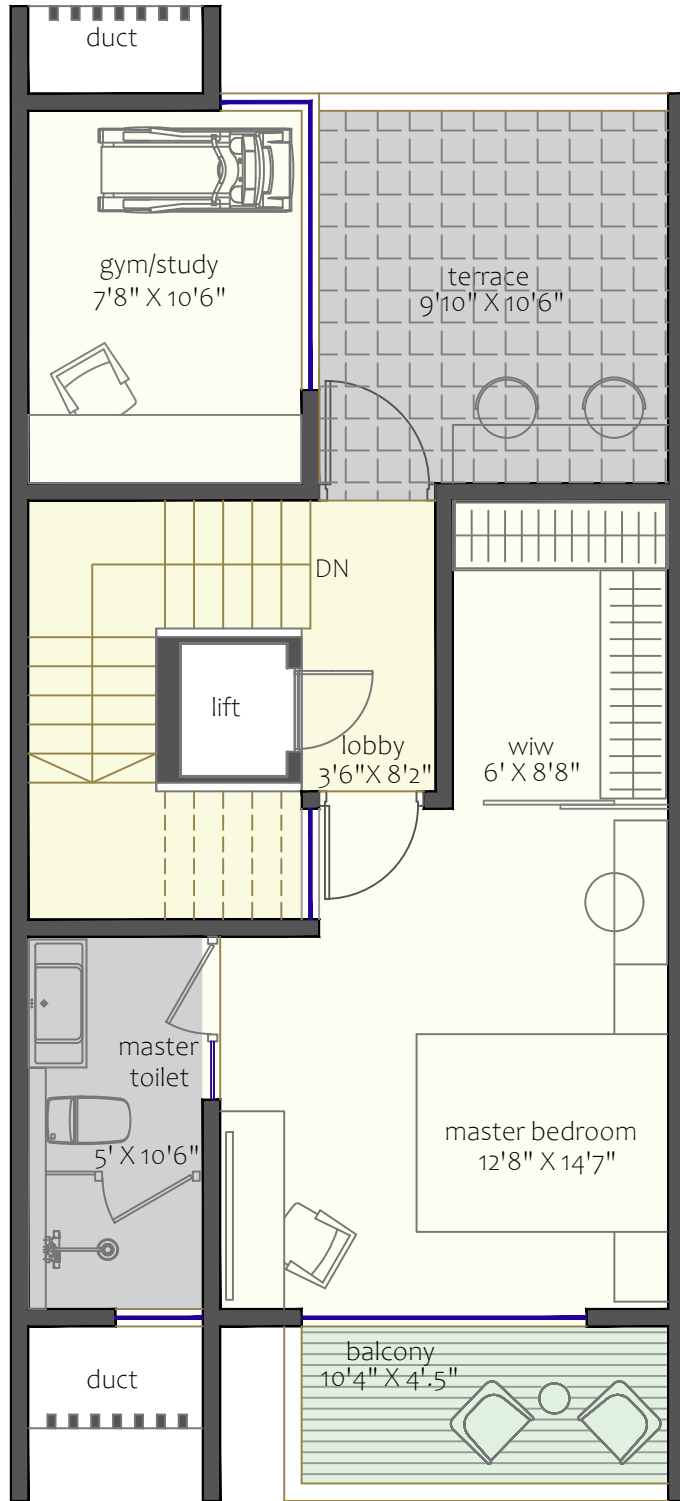

VAIDEHI  
VILLAS

BANER

usable area - 2037
product code B - 2750

GROUND FLOOR PLAN

FIRST FLOOR PLAN

SECOND FLOOR PLAN

THIRD FLOOR PLAN

TERRACE FLOOR PLAN