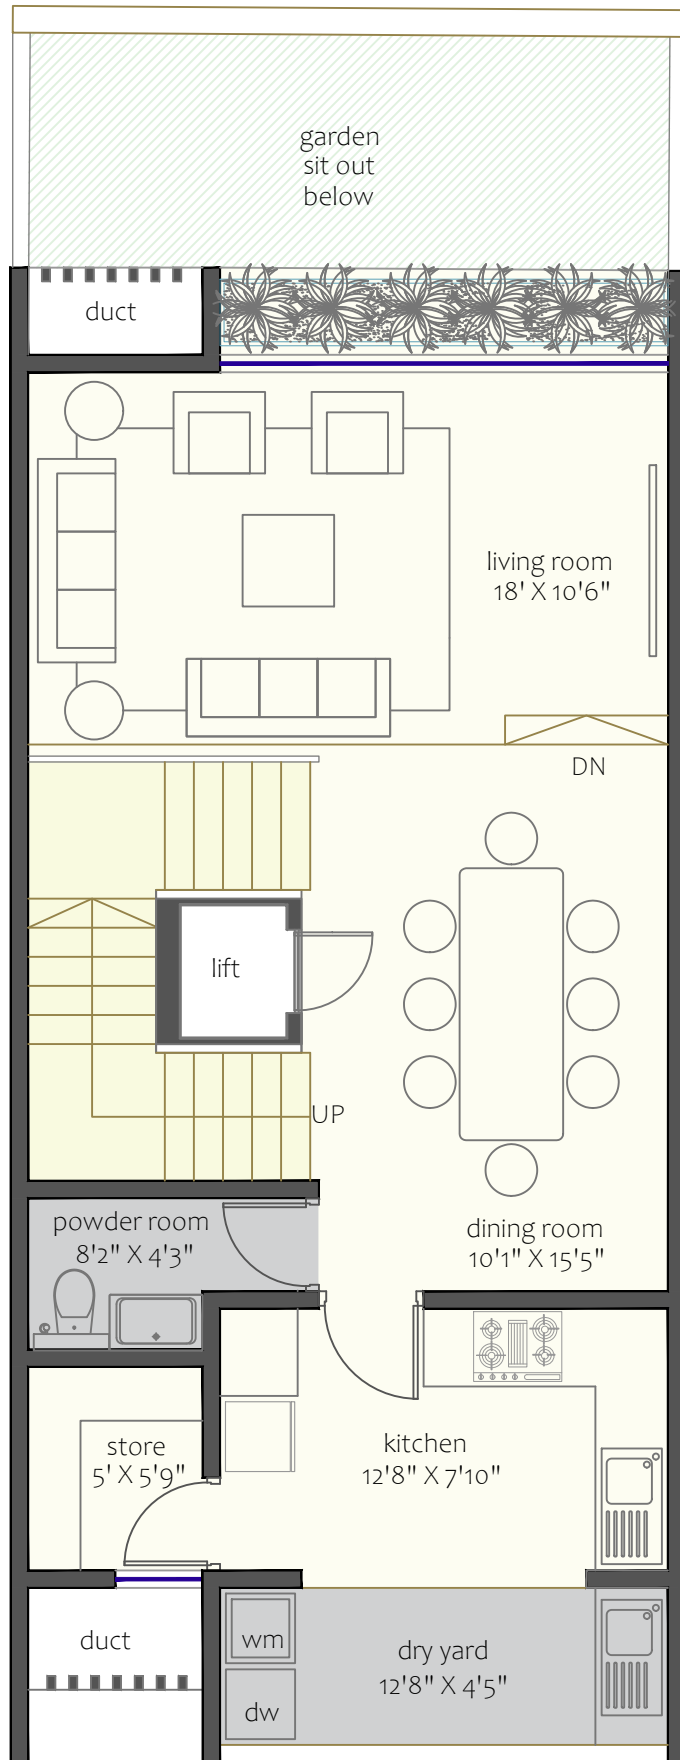

VAIDEHI  
VILLAS

BANER

usable area - 2037
product code B - 2750

GROUND FLOOR PLAN

FIRST FLOOR PLAN

SECOND FLOOR PLAN

THIRD FLOOR PLAN

TERRACE FLOOR PLAN