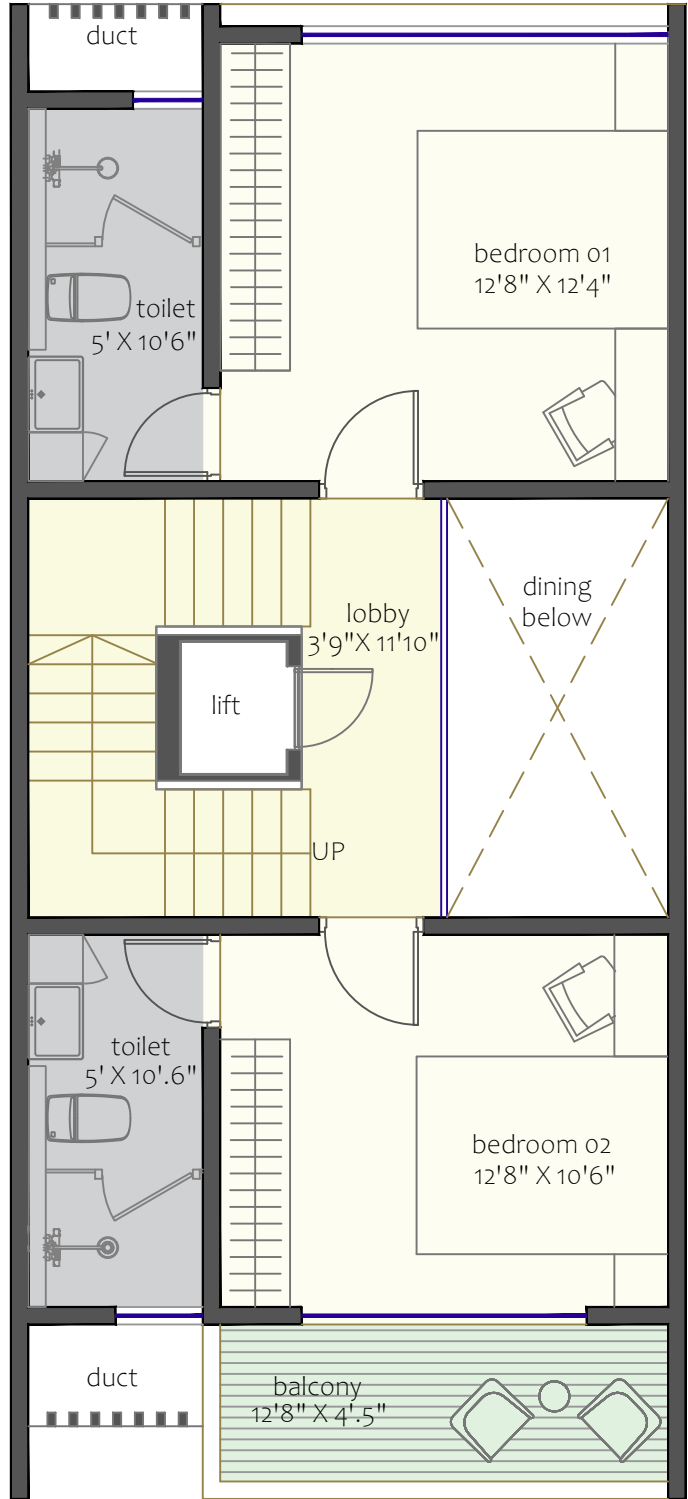

VAIDEHI  
VILLAS

BANER

usable area - 2037
product code B - 2750

GROUND FLOOR PLAN

FIRST FLOOR PLAN

SECOND FLOOR PLAN

THIRD FLOOR PLAN

TERRACE FLOOR PLAN