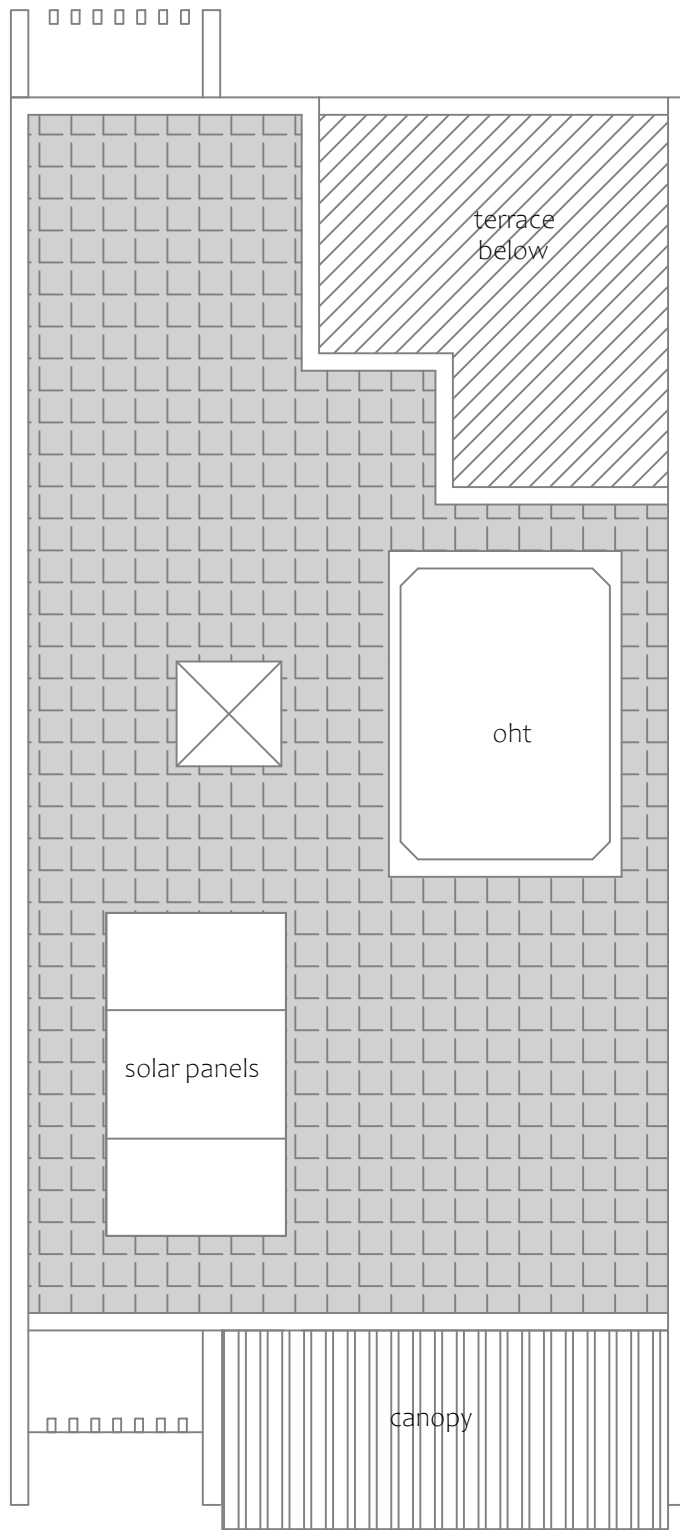

VAIDEHI  
VILLAS

BANER

usable area - 2037
product code B - 2750

GROUND FLOOR PLAN

FIRST FLOOR PLAN

SECOND FLOOR PLAN

THIRD FLOOR PLAN

TERRACE FLOOR PLAN